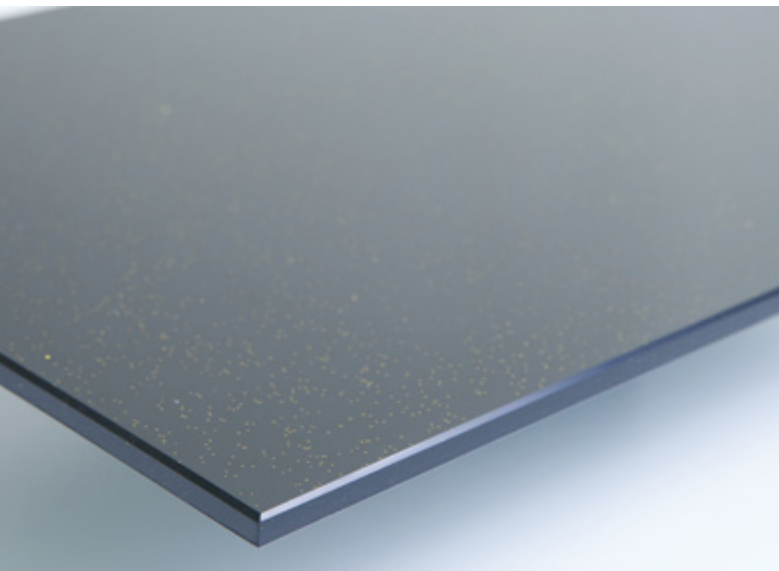

Möbelfront: TG-LACK / Bildmotive TG-PRINTdigital | furniture fronts: TG-LACK / pictures TG-PRINTdigital